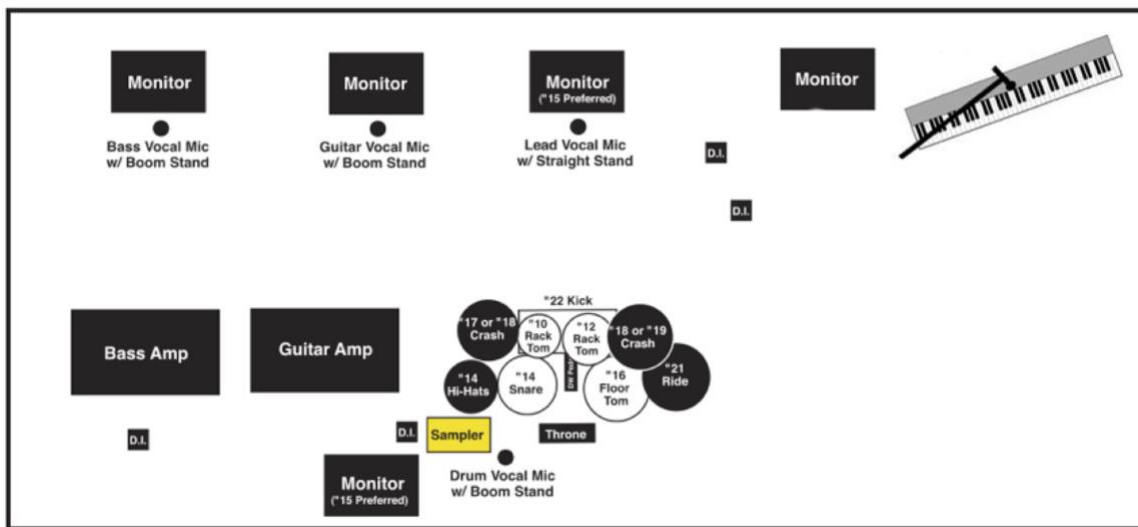

THE LOST TRAILERS

Details

Lead vocal mic is wireless

Keys are optional and may be replaced by another electric guitar (or nothing at all) depending on venue and client budget

Minimum 3 monitor mixes-1 for drums, 1 for keys, 1 for others up front

Mics-4 vocal mics, 3 across front and one for drum vocal

1 guitar amp mic (more can be added depending on preference)

7 drum mics (kick, snare, 3 toms, hats, overheads)

5 DIs- 1 for sampler/tracks, one for bass, 2 stereo DIs for keyboards

Optional DI for agt (depends on show)